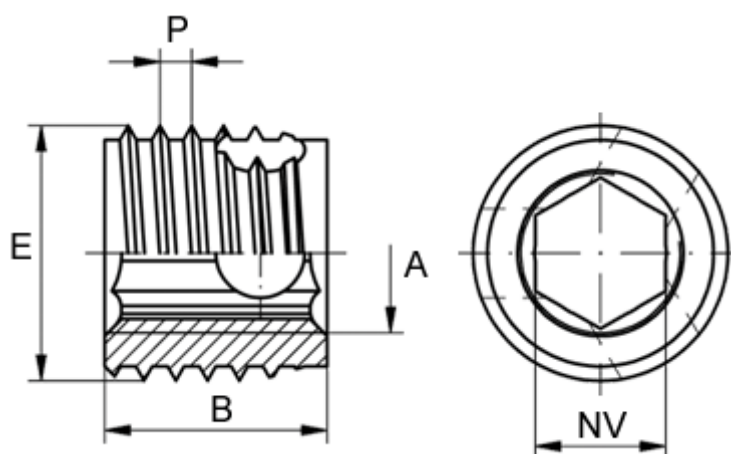

Article number: 12307200040800
Description: KLEE-coil 307 200 040.800
M4 Brass with hexagon

Measures

Female thread A	= M4
Length B	= 6
Male thread E	= 6.5
Min hole depth blind hole	= 8
Min material thickness	= 6
sw	= -
Thread pitch P	= 0.8
Type	= 307 200 040 ...